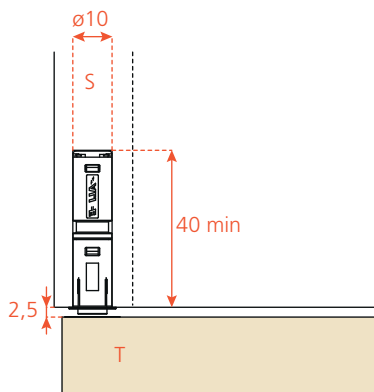

Accessoires

Push top open