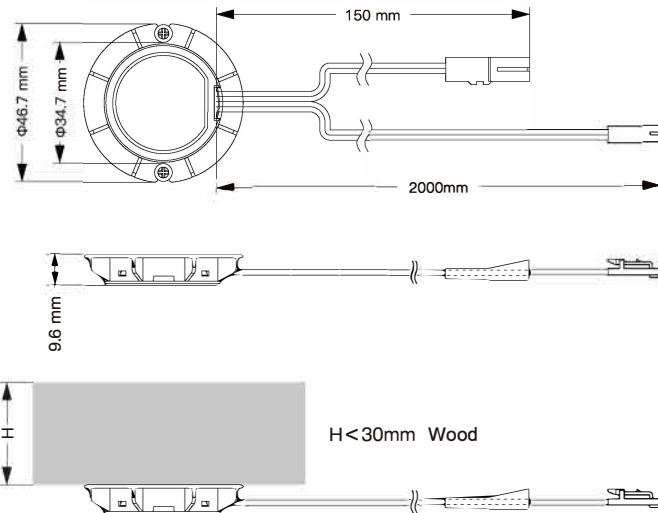

MANUAL

Product Type: Hidden Touch Sensor Switch
 Model No.: TOUCH-C-2L / SENSTOTHIDT00

Packing list

Installation

Option 1

Option 2

Central control connection diagram

Sub-control connection diagram

Function Diagram