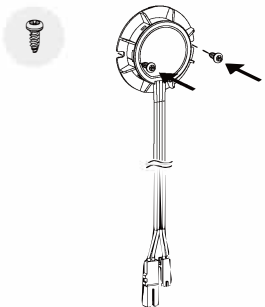

MANUAL

Product Type: Hidden Touch Sensor Switch
 Model No.: TOUCH-C-2L / SENSTOTHIDT00

Packing list

Installation

Option 1

Option 2

Central control connection diagram

Sub-control connection diagram

Function Diagram