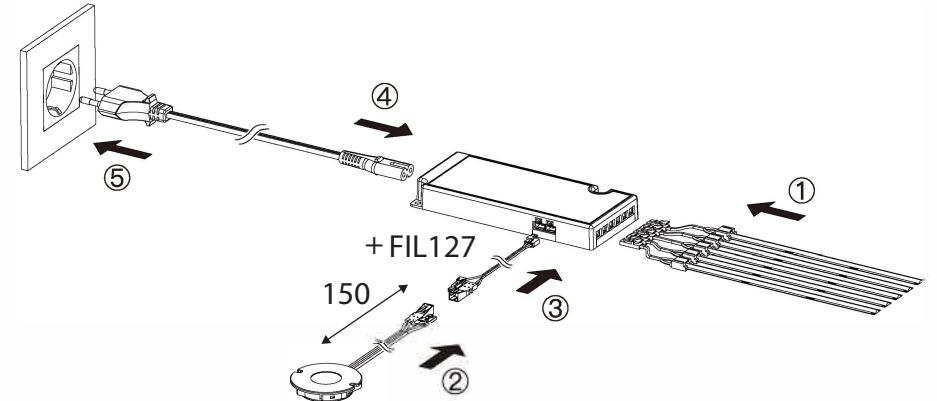

MANUAL

Product Type: Hidden Touch Sensor Switch
 Model No.: TOUCH-C-2L / SENSTOTHIDT00

Packing list

Installation

Option 1

Option 2

Central control connection diagram

Sub-control connection diagram