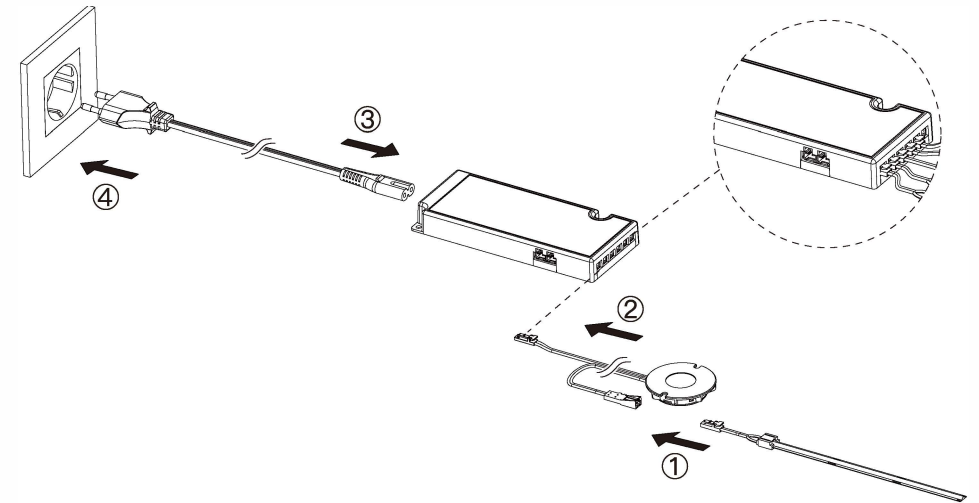

MANUAL

Product Type: Hidden Touch Sensor Switch
 Model No.: TOUCH-C-2L / SENSTOTHIDT00

Packing list

Installation

Option 1

Option 2

Central control connection diagram

Sub-control connection diagram