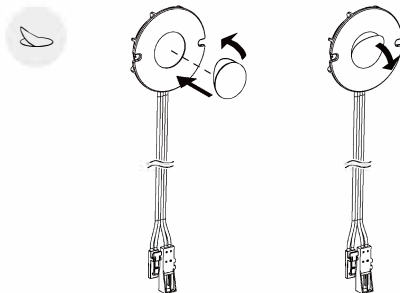

MANUAL

Product Type: Hidden Touch Sensor Switch
 Model No.: TOUCH-C-2L / SENSTOTHIDT00

Packing list

Installation

Option 1

Option 2

Central control connection diagram

Sub-control connection diagram

Function Diagram